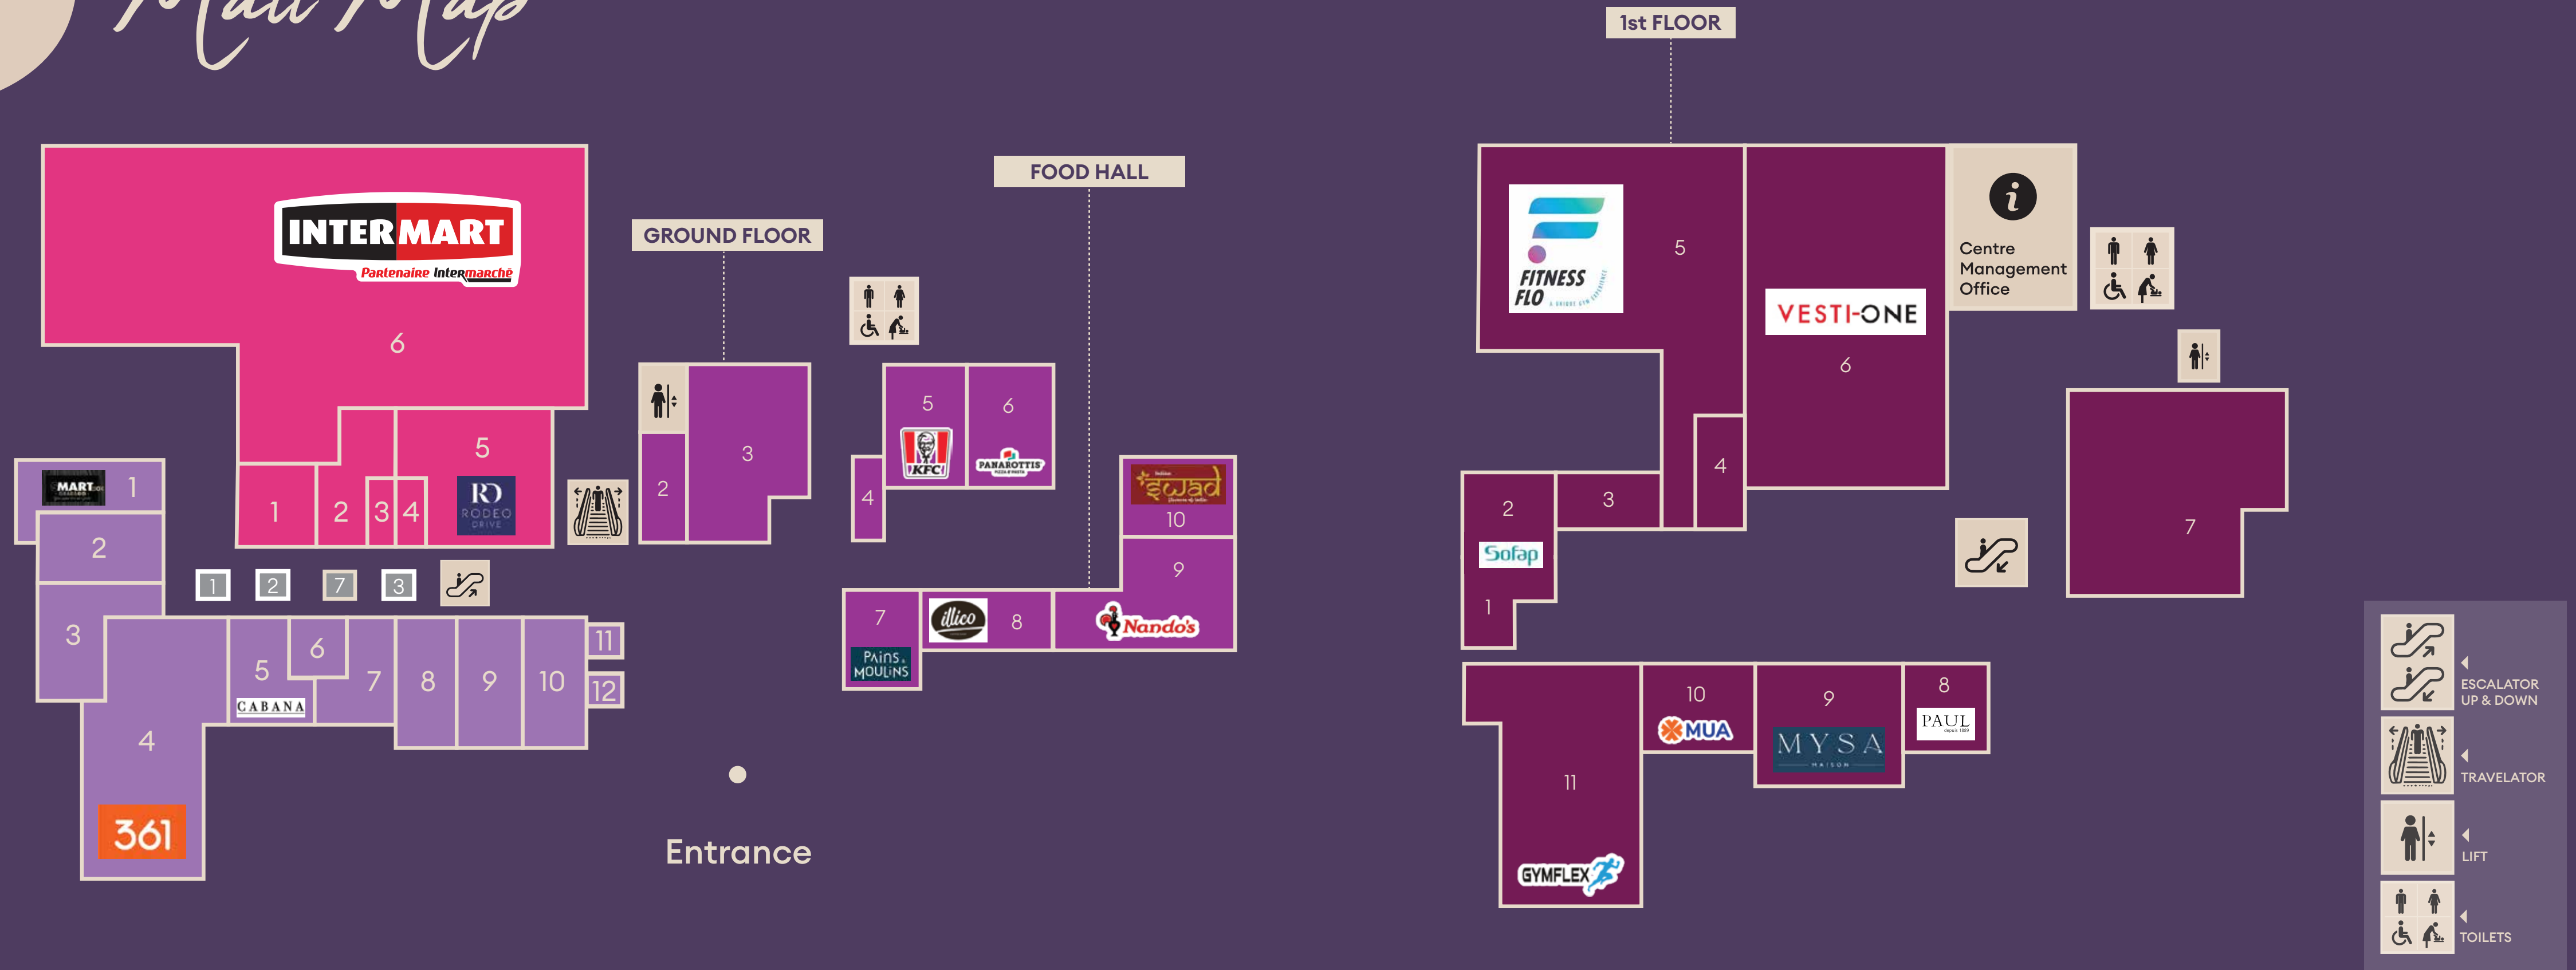

Mall Map

Banking & ATM

- 11 ATM SBM
- 12 ATM MCB

Coffee & Beverages

- 8 ILLICO
- 4&7 Pains et Moulins
- 8 Paul

Electronics

- 4 361
- 8 Niraj Mobile
- 2 Premium Appliances

Fashion

- 5 Rodeo Drive
- 6 Vesti - One
- 3 Duna Fashion

Food

- 9 Nando's
- 6 Panarottis
- 1 Smart Box - Grab & Go
- 10 Indian Swad
- 5 KFC

Footwear

- 5 Cabana

Hypermarket & Groceries

- 6 Intermart

Home

- 9 Mysa Maison
- 1 Sofap
- 2 Sofap Eco Hub
- 10 Macumba
- 1 Villeroy & Boch

Medical

- 3 Billadams Pharmacy
- 9 Farouk Hossen
- 7 Jeff Patel
- 6 Phydra
- 4 Spa Village

Services

- 2 1952-Esprit du Vin
- 7 Floral Touch
- 10 MUA
- 1 Exotic Elixir
- 2 Luxz
- 3 Sab's Creation

Sporting & Outdoor Goods

- 5 Fitness Flo
- 11 Gym Flex
- 2 Omarjee