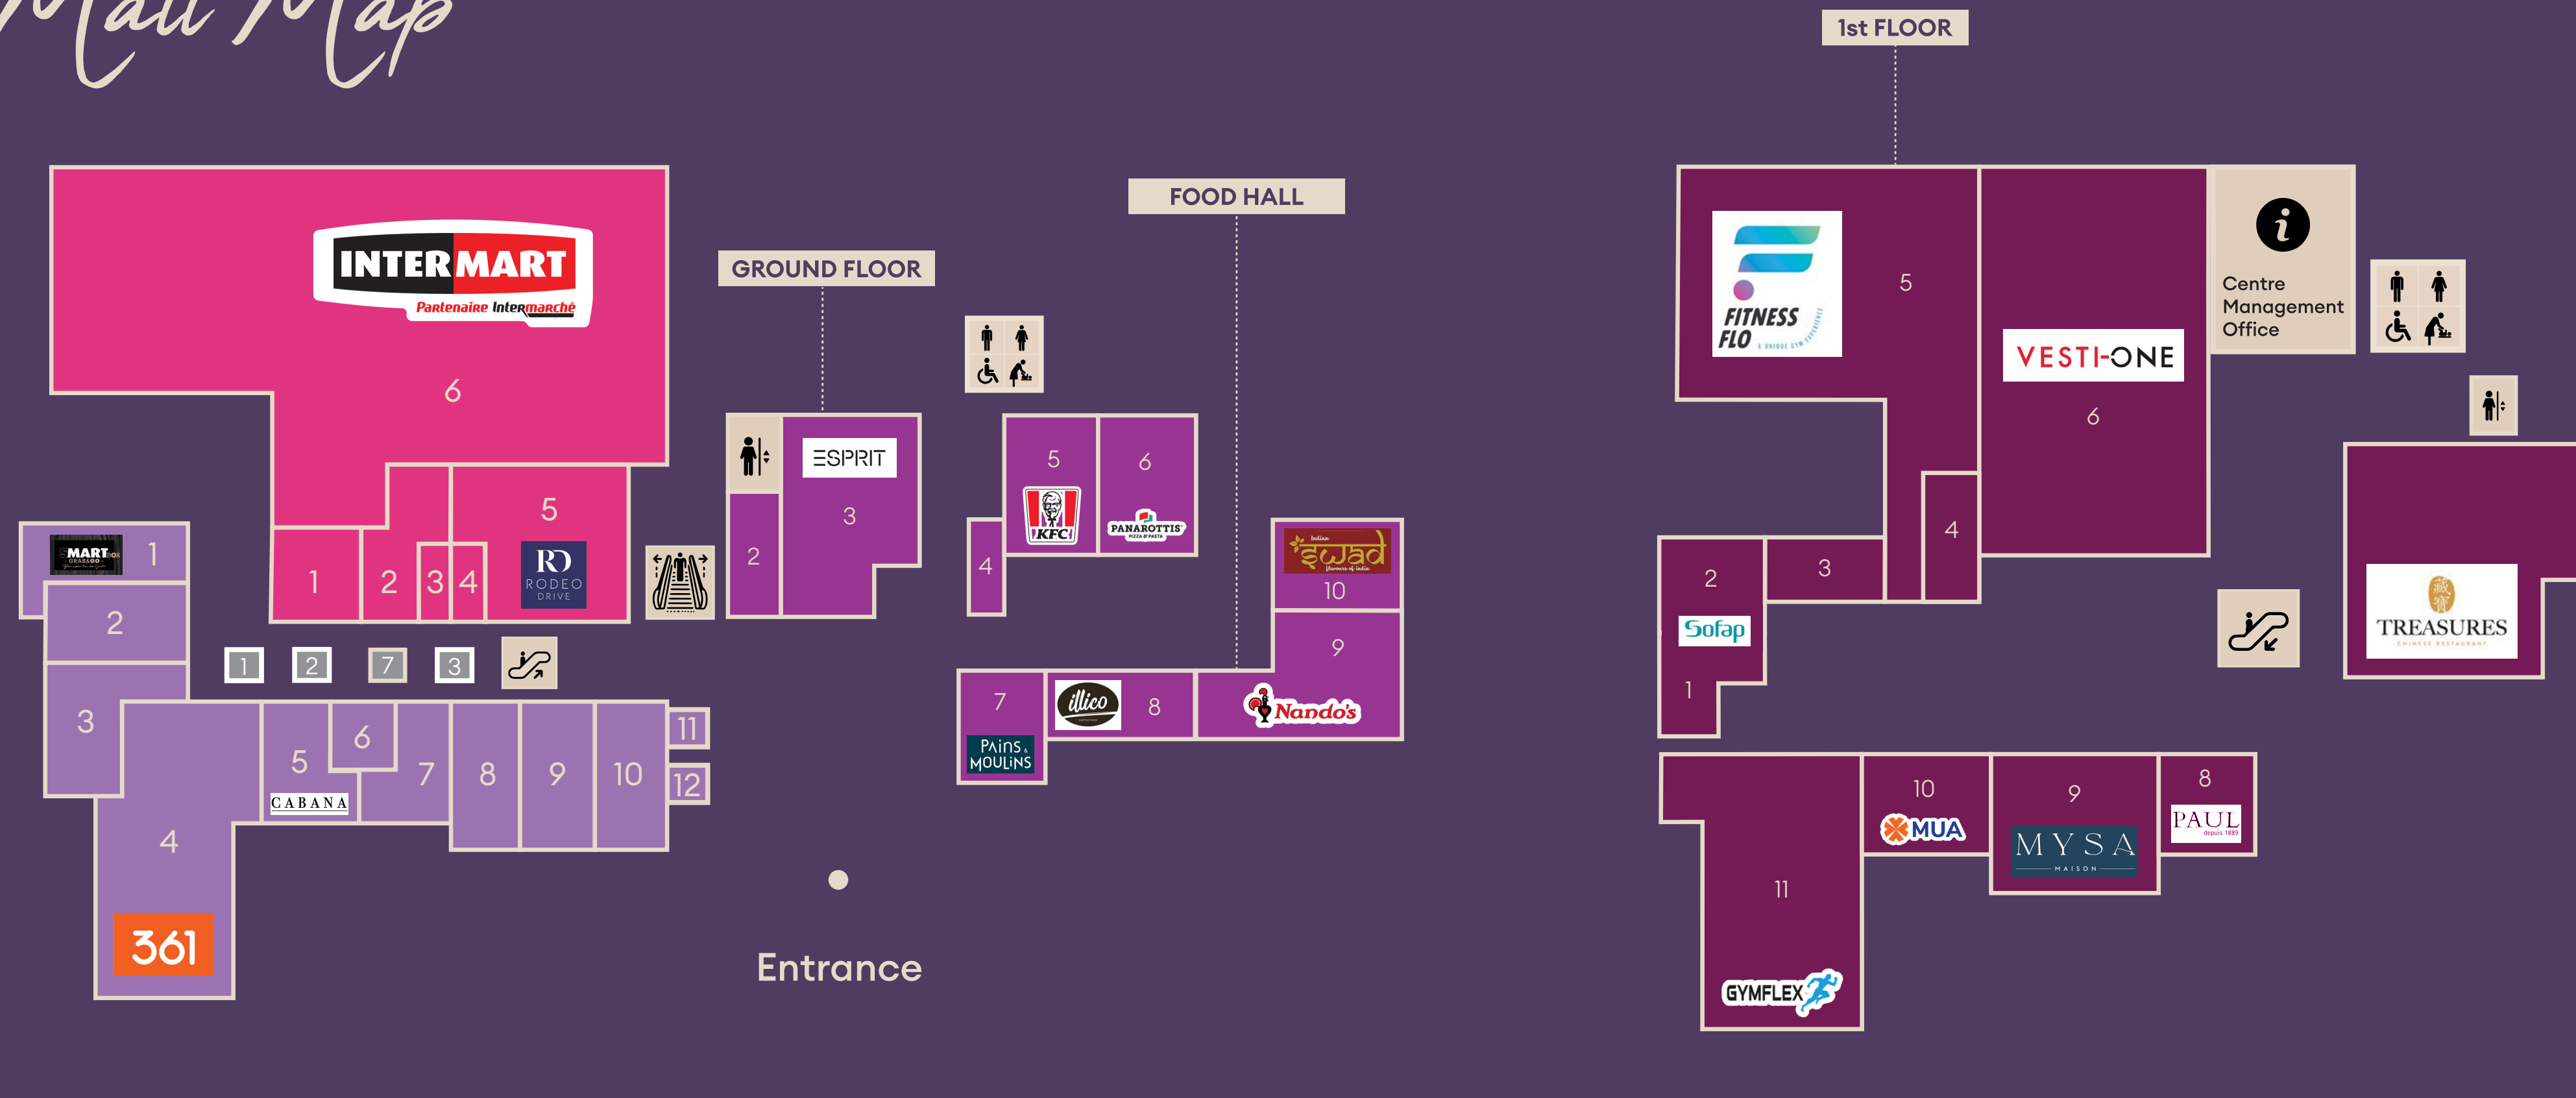

Mall Map

Banking & ATM

- 11 ATM SBM
- 12 ATM MCB

Coffee & Beverages

- 8 ILLICO
- 4&7 Pains et Moulins
- 8 Paul

Electronics

- 4 361
- 8 Niraj Mobile
- 2 Premium Appliances

Fashion

- 3 Esprit
- 5 Rodeo Drive
- 6 Vesti - One
- 3 Duna Fashion

Food

- 9 Nando's
- 6 Panarottis
- 1 Smart Box - Grab & Go
- 7 Treasures
- 10 Indian Swad
- 5 KFC

Footwear

- 5 Cabana

Hypermarket & Groceries

- 6 InterMart

Home

- 9 Mysa Maison
- 1 Sofap
- 2 Sofap Eco Hub
- 10 Macumba
- 1 Villeroy & Boch

Medical

- 3 Billadams Pharmacy
- 9 Farouk Hossen
- 7 Jeff Patel
- 6 Phydra
- 4 Spa Village

Services

- 2 1952-Esprit du Vin
- 7 Floral Touch
- 10 MUA
- 1 Exotic Elixir
- 2 Luxz
- 3 Sab's Creation